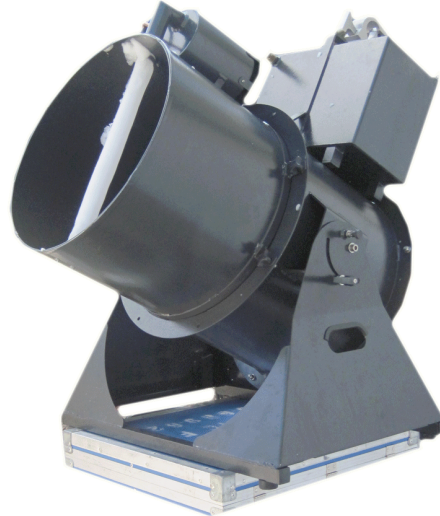

Rates per machine	Qty 1	Qty 2		
--------------------------	--------------	--------------	--	--

Snow Blizzard Cannon Mega Capacity Snow Machine (analog)

Daily	\$750.00	700.00	Quote	
Needs certified Technician				Each
Service Only Does Not Ship				
Use for Cities, Outdoor Arenas, Theme Parks, Parks Parades, Movies Studios 150,000 flakes per min	Outdoors	Large area Coverage	2 horse power 8600 CFM fan	Needs 2 20 amp circuits 1850 Watts
Deposit required separate check of	1500.00			19 amps 8 amps